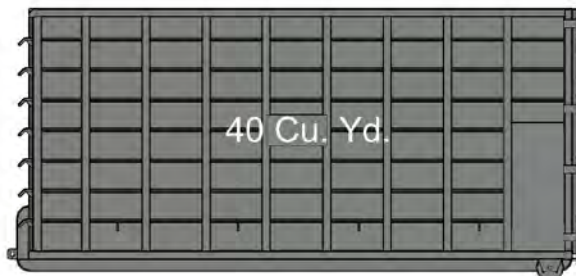

# Debris box sizes

12 Ft. Length x 8 Ft. Wide x 2 Ft. Height

18 Ft. Length x 8 Ft. Wide x 3 Ft. Height

18 Ft. Length x 8 Ft. Wide x 4 Ft. Height

18 Ft. Length x 8 Ft. Wide x 6 Ft. Height

18 Ft. Length x 8 Ft. Wide x 8 Ft. Height