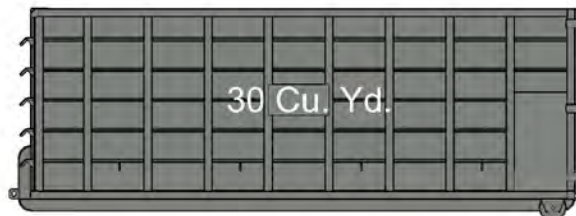

# Debris box sizes

12 Ft. Length x 8 Ft. Wide x 2 Ft. Height

18 Ft. Length x 8 Ft. Wide x 3 Ft. Height

18 Ft. Length x 8 Ft. Wide x 4 Ft. Height

18 Ft. Length x 8 Ft. Wide x 6 Ft. Height

18 Ft. Length x 8 Ft. Wide x 8 Ft. Height