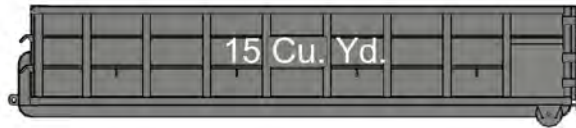

# Debris box sizes

12 Ft. Length x 8 Ft. Wide x 2 Ft. Height

18 Ft. Length x 8 Ft. Wide x 3 Ft. Height

18 Ft. Length x 8 Ft. Wide x 4 Ft. Height

18 Ft. Length x 8 Ft. Wide x 6 Ft. Height

18 Ft. Length x 8 Ft. Wide x 8 Ft. Height