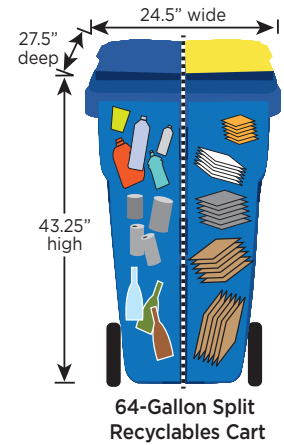

RECYCLABLES SPLIT CARTS SIZES

- 64-gallon Recyclables Split Cart (32-gallons paper & fibers/
32-gallons recyclable plastic, metal, glass containers)
- 96-gallon Recyclables Split Cart (48-gallons paper & fibers/
48-gallons recyclable plastic, metal, glass containers)

DEDICATED PAPER FIBERS RECYCLABLES CART SIZES

- 96-gallon
- 64-gallon
- 32-gallon

DEDICATED RECYCLABLE PLASTIC, METAL, GLASS CONTAINERS CART SIZES

- 96-gallon
- 64-gallon
- 32-gallon