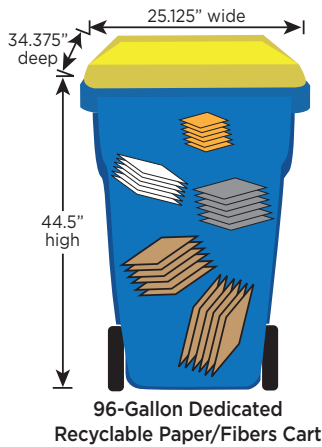

RECYCLABLES SPLIT CARTS SIZES

- 64-gallon Recyclables Split Cart (32-gallons paper & fibers/
32-gallons recyclable plastic, metal, glass containers)
- 96-gallon Recyclables Split Cart (48-gallons paper & fibers/
48-gallons recyclable plastic, metal, glass containers)

DEDICATED PAPER FIBERS RECYCLABLES CART SIZES

- 96-gallon
- 64-gallon
- 32-gallon

DEDICATED RECYCLABLE PLASTIC, METAL, GLASS CONTAINERS CART SIZES

- 96-gallon
- 64-gallon
- 32-gallon