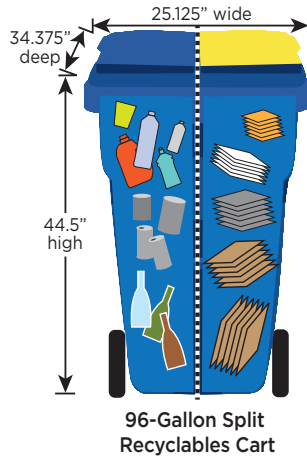

RECYCLABLES SPLIT CARTS SIZES

- 64-gallon Recyclables Split Cart (32-gallons paper & fibers/
32-gallons recyclable plastic, metal, glass containers)
- 96-gallon Recyclables Split Cart (48-gallons paper & fibers/
48-gallons recyclable plastic, metal, glass containers)

DEDICATED PAPER FIBERS RECYCLABLES CART SIZES

- 96-gallon
- 64-gallon
- 32-gallon

DEDICATED RECYCLABLE PLASTIC, METAL, GLASS CONTAINERS CART SIZES

- 96-gallon
- 64-gallon
- 32-gallon