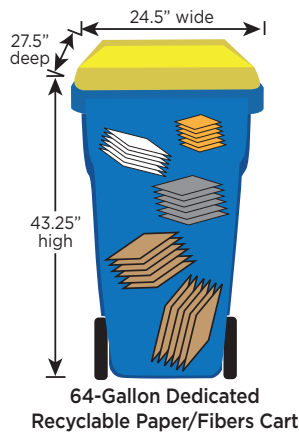

RECYCLABLES SPLIT CARTS SIZES

- 64-gallon Recyclables Split Cart (32-gallons paper & fibers/
32-gallons recyclable plastic, metal, glass containers)
- 96-gallon Recyclables Split Cart (48-gallons paper & fibers/
48-gallons recyclable plastic, metal, glass containers)

DEDICATED PAPER FIBERS RECYCLABLES CART SIZES

- 96-gallon
- 64-gallon
- 32-gallon

DEDICATED RECYCLABLE PLASTIC, METAL, GLASS CONTAINERS CART SIZES

- 96-gallon
- 64-gallon
- 32-gallon