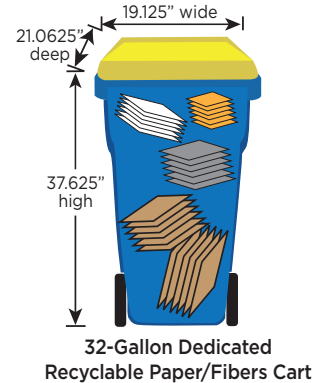

RECYCLABLES SPLIT CARTS SIZES

- 64-gallon Recyclables Split Cart (32-gallons paper & fibers/
32-gallons recyclable plastic, metal, glass containers)
- 96-gallon Recyclables Split Cart (48-gallons paper & fibers/
48-gallons recyclable plastic, metal, glass containers)

DEDICATED PAPER FIBERS RECYCLABLES CART SIZES

- 96-gallon
- 64-gallon
- 32-gallon

DEDICATED RECYCLABLE PLASTIC, METAL, GLASS CONTAINERS CART SIZES

- 96-gallon
- 64-gallon
- 32-gallon