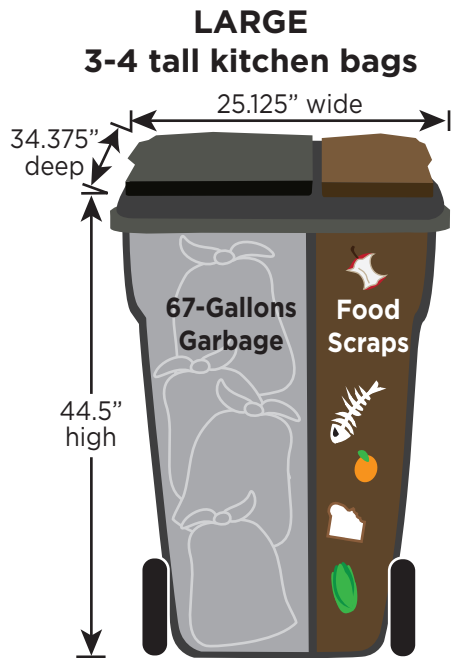

GARBAGE/FOOD SCRAPS SPLIT CART SIZES

A 96-gallon split cart with approximately 67-gallons for garbage (3-4 tall kitchen garbage bags) and 29-gallons for food scraps.

A 64-gallon split cart with approximately 45-gallons for garbage (2-3 tall kitchen garbage bags) and 19-gallons for food scraps.

A 64-gallon split cart with an insert for approximately 26-gallons for garbage (1-2 tall kitchen garbage bags) and 19-gallons for food scraps.

A 64-gallon split cart with an insert for approximately 19-gallons for garbage (1 tall kitchen garbage bag) and 19-gallons for food scraps.