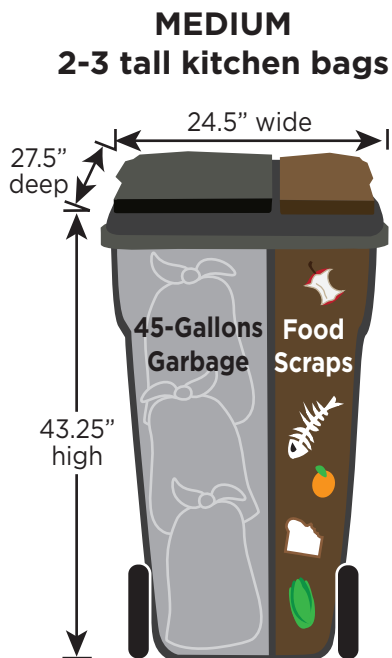

GARBAGE/FOOD SCRAPS SPLIT CART SIZES

A 96-gallon split cart with approximately 67-gallons for garbage (3-4 tall kitchen garbage bags) and 29-gallons for food scraps.

A 64-gallon split cart with approximately 45-gallons for garbage (2-3 tall kitchen garbage bags) and 19-gallons for food scraps.

A 64-gallon split cart with an insert for approximately 26-gallons for garbage (1-2 tall kitchen garbage bags) and 19-gallons for food scraps.

A 64-gallon split cart with an insert for approximately 19-gallons for garbage (1 tall kitchen garbage bag) and 19-gallons for food scraps.