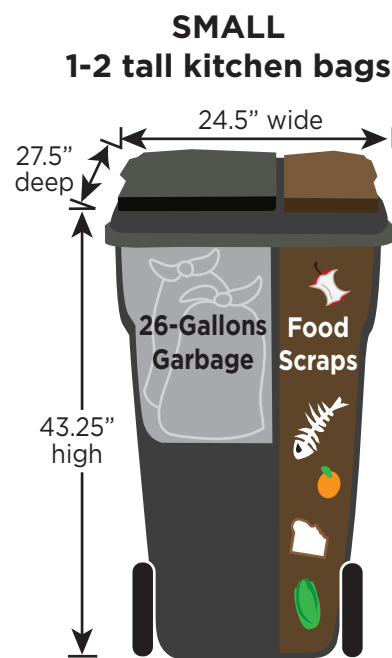

GARBAGE/FOOD SCRAPS SPLIT CART SIZES

A 96-gallon split cart with approximately 67-gallons for garbage (3-4 tall kitchen garbage bags) and 29-gallons for food scraps.

A 64-gallon split cart with approximately 45-gallons for garbage (2-3 tall kitchen garbage bags) and 19-gallons for food scraps.

A 64-gallon split cart with an insert for approximately 26-gallons for garbage (1-2 tall kitchen garbage bags) and 19-gallons for food scraps.

A 64-gallon split cart with an insert for approximately 19-gallons for garbage (1 tall kitchen garbage bag) and 19-gallons for food scraps.