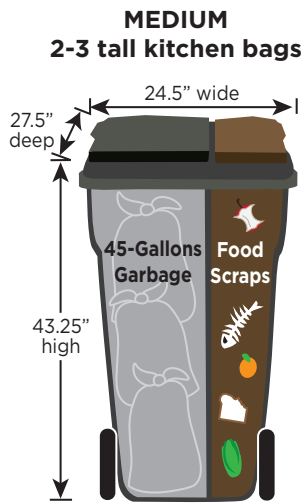

GARBAGE/FOOD SCRAPS SPLIT CART SIZES & RATES

A 96-gallon split cart with approximately 67-gallons for garbage (3-4 tall kitchen garbage bags) and 29-gallons for food scraps.

A 64-gallon split cart with approximately 45-gallons for garbage (2-3 tall kitchen garbage bags) and 19-gallons for food scraps.

A 64-gallon split cart with an insert for approximately 26-gallons for garbage (1-2 tall kitchen garbage bags) and 19-gallons for food scraps.

A 64-gallon split cart with an insert for approximately 19-gallons for garbage (1 tall kitchen garbage bag) and 19-gallons for food scraps.

Senior Rate Available

Senior Rate Available

INCLUDED WITH YOUR GARBAGE/FOOD SCRAPS SPLIT CART COLLECTION SERVICE AT NO ADDITIONAL CHARGE .

96-Gallon Green Yard Trimmings Cart
For Yard Trimmings & Clean Wood Only.

96-Gallon Blue Recyclables Split Cart
One side for Plastic, Glass and Metal
Recyclable Containers
One side for Paper and Fibers.

Kitchen Food Scraps Pail

Use inside your home to collect food scraps. When full, empty pail into the Food Scraps side your Gray Garbage/Food Scraps Split Cart. **Do not place the pail at the curb for collection.**