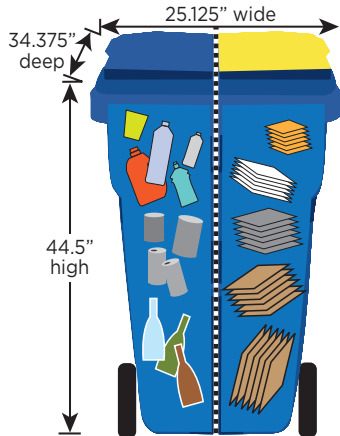

GARBAGE/FOOD SCRAPS SPLIT CART SIZES & RATES

A 96-gallon split cart with approximately 67-gallons for garbage (3-4 tall kitchen garbage bags) and 29-gallons for food scraps.

A 64-gallon split cart with approximately 45-gallons for garbage (2-3 tall kitchen garbage bags) and 19-gallons for food scraps.

A 64-gallon split cart with an insert for approximately 26-gallons for garbage (1-2 tall kitchen garbage bags) and 19-gallons for food scraps.

A 64-gallon split cart with an insert for approximately 19-gallons for garbage (1 tall kitchen garbage bag) and 19-gallons for food scraps.

Senior Rate Available

Senior Rate Available

INCLUDED WITH YOUR GARBAGE/FOOD SCRAPS SPLIT CART COLLECTION SERVICE AT NO ADDITIONAL CHARGE .

96-Gallon Green Yard Trimmings Cart
For Yard Trimmings & Clean Wood Only.

96-Gallon Blue Recyclables Split Cart
One side for Plastic, Glass and Metal
Recyclable Containers
One side for Paper and Fibers.

Kitchen Food Scraps Pail

Use inside your home to collect food scraps. When full, empty pail into the Food Scraps side your Gray Garbage/Food Scraps Split Cart. **Do not place the pail at the curb for collection.**