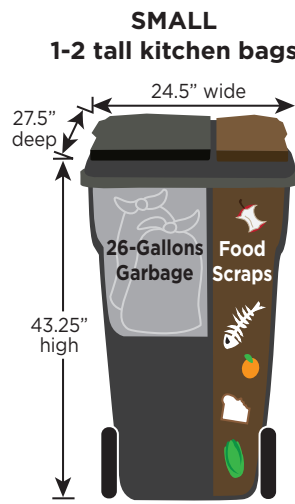

GARBAGE/FOOD SCRAPS SPLIT CART SIZES & RATES

A 96-gallon split cart with approximately 67-gallons for garbage (3-4 tall kitchen garbage bags) and 29-gallons for food scraps.

A 64-gallon split cart with approximately 45-gallons for garbage (2-3 tall kitchen garbage bags) and 19-gallons for food scraps.

A 64-gallon split cart with an insert for approximately 26-gallons for garbage (1-2 tall kitchen garbage bags) and 19-gallons for food scraps.

A 64-gallon split cart with an insert for approximately 19-gallons for garbage (1 tall kitchen garbage bag) and 19-gallons for food scraps.

96-Gallon Blue Recyclables Split Cart
One side for Plastic, Glass and Metal
Recyclable Containers
One side for Paper and Fibers.

Kitchen Food Scraps Pail

Use inside your home to collect food scraps. When full, empty pail into the Food Scraps side your Gray Garbage/Food Scraps Split Cart. **Do not place the pail at the curb for collection.**