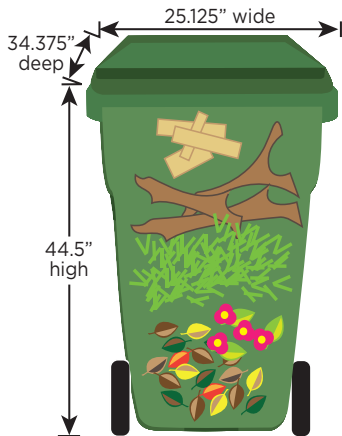

GARBAGE/FOOD SCRAPS SPLIT CART SIZES & RATES

A 96-gallon split cart with approximately 67-gallons for garbage (3-4 tall kitchen garbage bags) and 29-gallons for food scraps.

A 64-gallon split cart with approximately 45-gallons for garbage (2-3 tall kitchen garbage bags) and 19-gallons for food scraps.

A 64-gallon split cart with an insert for approximately 26-gallons for garbage (1-2 tall kitchen garbage bags) and 19-gallons for food scraps.

A 64-gallon split cart with an insert for approximately 19-gallons for garbage (1 tall kitchen garbage bag) and 19-gallons for food scraps.

Senior Rate Available

Senior Rate Available

INCLUDED WITH YOUR GARBAGE/FOOD SCRAPS SPLIT CART COLLECTION SERVICE AT NO ADDITIONAL CHARGE .

96-Gallon Green Yard Trimmings Cart
For Yard Trimmings & Clean Wood Only.

96-Gallon Blue Recyclables Split Cart
One side for Plastic, Glass and Metal
Recyclable Containers
One side for Paper and Fibers.

Kitchen Food Scraps Pail

Use inside your home to collect food scraps. When full, empty pail into the Food Scraps side your Gray Garbage/Food Scraps Split Cart. **Do not place the pail at the curb for collection.**