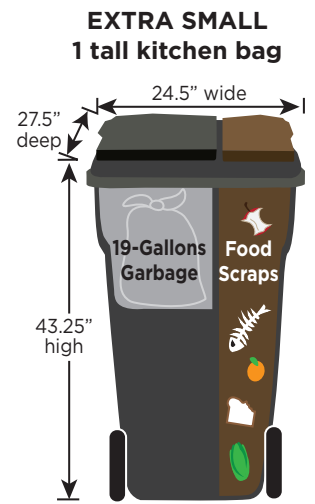

GARBAGE/FOOD SCRAPS SPLIT CART SIZES & RATES

A 96-gallon split cart with approximately 67-gallons for garbage (3-4 tall kitchen garbage bags) and 29-gallons for food scraps.

A 64-gallon split cart with approximately 45-gallons for garbage (2-3 tall kitchen garbage bags) and 19-gallons for food scraps.

A 64-gallon split cart with an insert for approximately 26-gallons for garbage (1-2 tall kitchen garbage bags) and 19-gallons for food scraps.

A 64-gallon split cart with an insert for approximately 19-gallons for garbage (1 tall kitchen garbage bag) and 19-gallons for food scraps.

96-Gallon Blue Recyclables Split Cart
One side for Plastic, Glass and Metal
Recyclable Containers
One side for Paper and Fibers.

Kitchen Food Scraps Pail

Use inside your home to collect food scraps. When full, empty pail into the Food Scraps side your Gray Garbage/Food Scraps Split Cart. **Do not place the pail at the curb for collection.**